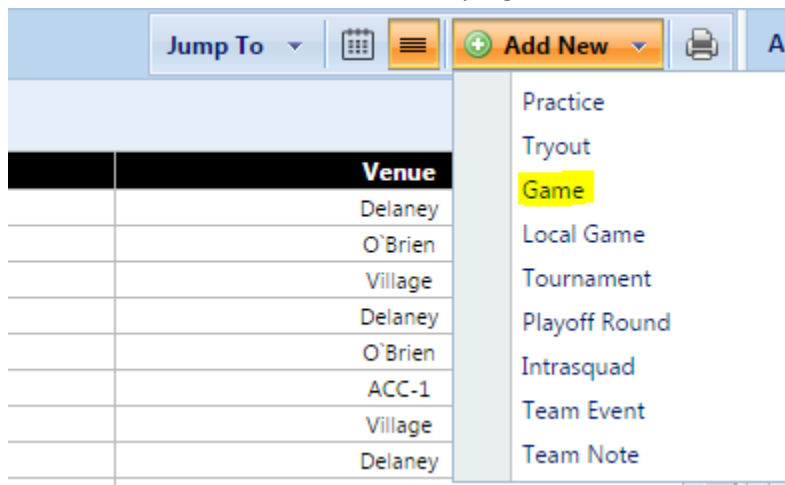

## Adding Playoff Games

1. Click on your Scheduling Module.

2. Click on the 'Add New' menu at the top right and select Game.

3. Switch the Game Type to Playoff

Start Date & Time: Mon Feb 01, 2016 07:00 PM

Duration: 60

Game Type: **Regular Season** (dropdown menu open showing: Exhibition, Regular Season, **Playoff**, Tournament)

Venue: ACC-1 (Ajax)

Venue Preview For Mon Feb 01 2016

4. Set the Playoff Round drop-down to the correct round: